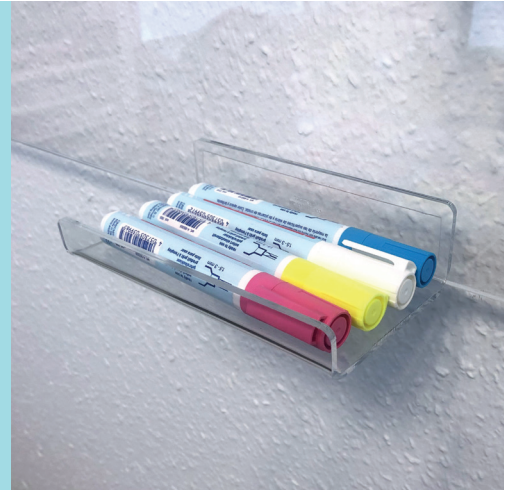

djouis[®]

made to make

Crystal Acrylic Dry Erase Board and Accessories

Tableau acrylique effaçable à sec et accessoires | Acryl-Trockenlöschtafel und Zubehör
| Pizarra acrílica de borrado en seco y accesorios | Akryl Tørre viskelædertavle og tilbehør | Acryl Dry erase Board en Accessoires

930095 - ACRYLIC DRY ERASE BOARD

- Elegant and minimalist.
- Starter kit included.
- Multiple boards can be mounted side-by-side in multiple configurations.
- Adapts to your environment and working habits.
- Great for personal or professional use, at home or at the office.
- Can be accessorised with our Crystal board accessories!

930099 - ACRYLIC ADHESIVE MARKER PEN HOLDER

- Contemporary design
- Clear acrylic plexiglass
- Transparent permanent adhesive
- Adheres to any whiteboard or dry erase board
- Holds four marker pens

930097 - ACRYLIC ADHESIVE MARKER PEN TRAY

- Elegant and modern
- Clear acrylic plexiglass
- Transparent permanent adhesive
- Adheres to any whiteboard or dry erase board
- For markers and eraser

930101 - ACRYLIC ADHESIVE MARKER PEN HOLDER CUP

- Original design
- Clear acrylic plexiglass
- Transparent permanent adhesive
- Adheres to any whiteboard or dry erase board