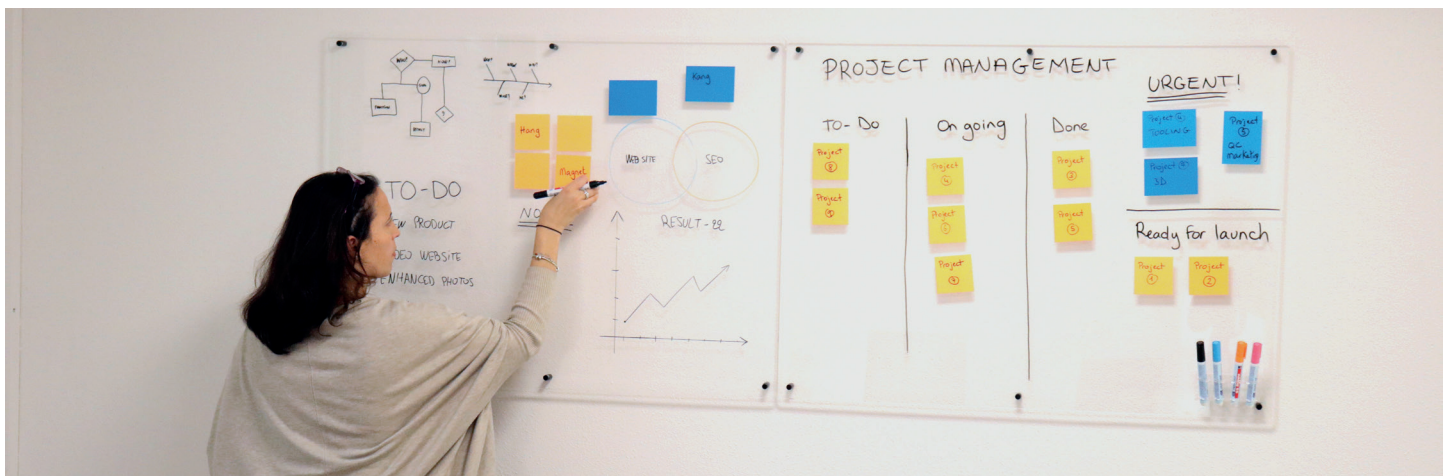

930095 - ACRYLIC DRY ERASE BOARD

- Elegant and minimalist.
- Starter kit included.
- Multiple boards can be mounted side-by-side in multiple configurations.
- Adapts to your environment and working habits.
- Great for personal or professional use, at home or at the office.
- Can be accessorised with our Crystal board accessories!

930099 - ACRYLIC ADHESIVE MARKER PEN HOLDER

- Contemporary design
- Clear acrylic plexiglass
- Transparent permanent adhesive
- Adheres to any whiteboard or dry erase board
- Holds four marker pens

930097 - ACRYLIC ADHESIVE MARKER PEN TRAY

- Elegant and modern
- Clear acrylic plexiglass
- Transparent permanent adhesive
- Adheres to any whiteboard or dry erase board
- For markers and eraser

930101 - ACRYLIC ADHESIVE MARKER PEN HOLDER CUP

- Original design
- Clear acrylic plexiglass
- Transparent permanent adhesive
- Adheres to any whiteboard or dry erase board