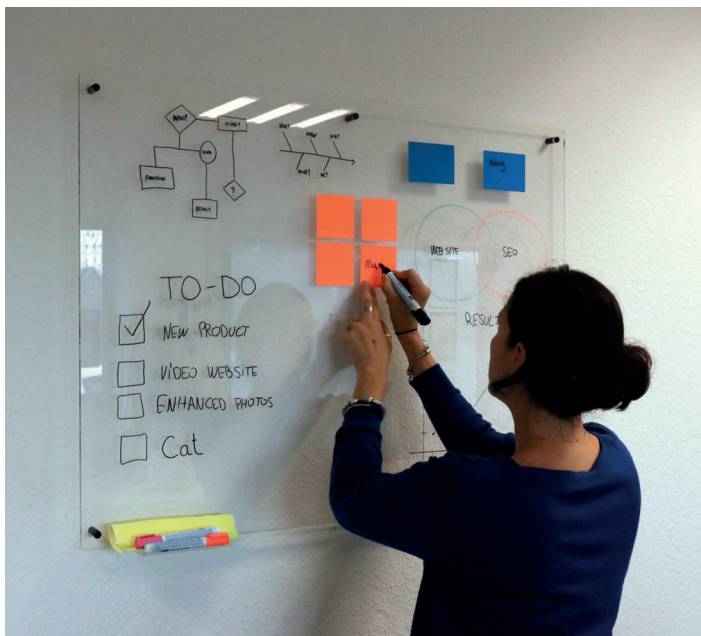

djouis[®]

made to make

Crystal Acrylic Dry Erase Board and Accessories

Tableau acrylique effaçable à sec et accessoires | Acryl-Trockenlöschtafel und Zubehör
| Pizarra acrílica de borrado en seco y accesorios | Akryl Tørre viskelædertavle og tilbehør | Acryl Dry erase Board en Accessoires

930095 - ACRYLIC DRY ERASE BOARD

- Elegant and minimalist.
- Starter kit included.
- Multiple boards can be mounted side-by-side in multiple configurations.
- Adapts to your environment and working habits.
- Great for personal or professional use, at home or at the office.
- Can be accessorised with our Crystal board accessories!

930099 - ACRYLIC ADHESIVE MARKER PEN HOLDER

- Contemporary design
- Clear acrylic plexiglass
- Transparent permanent adhesive
- Adheres to any whiteboard or dry erase board
- Holds four marker pens

930097 - ACRYLIC ADHESIVE MARKER PEN TRAY

- Elegant and modern
- Clear acrylic plexiglass
- Transparent permanent adhesive
- Adheres to any whiteboard or dry erase board
- For markers and eraser

930101 - ACRYLIC ADHESIVE MARKER PEN HOLDER CUP

- Original design
- Clear acrylic plexiglass
- Transparent permanent adhesive
- Adheres to any whiteboard or dry erase board